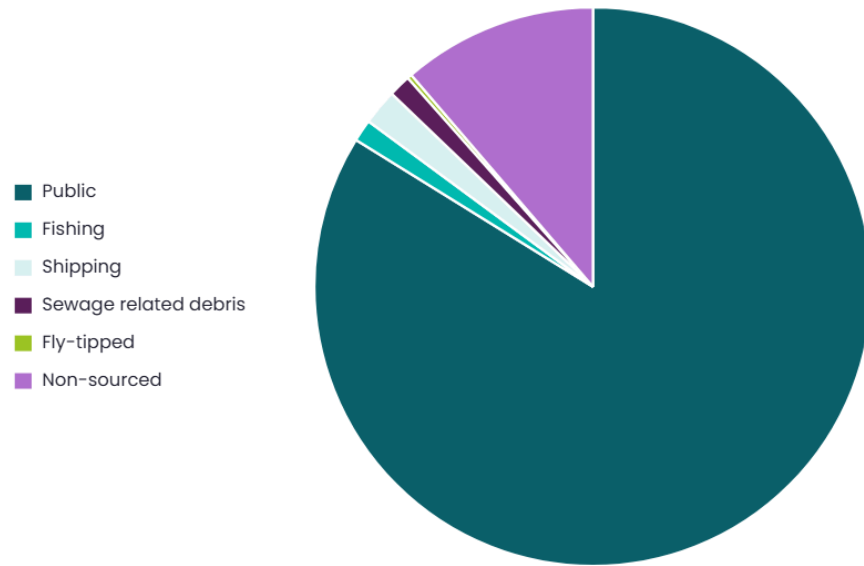

Sources

Summary of collected litter sources

Source	Items found	Items per 100m	% of total
Public	326	326.00	83.80%
Fishing	5	5.00	1.29%
Shipping	8	8.00	2.06%
Sewage related debris	5	5.00	1.29%
Fly-tipped	1	1.00	0.26%
Non-sourced	44	44.00	11.31%