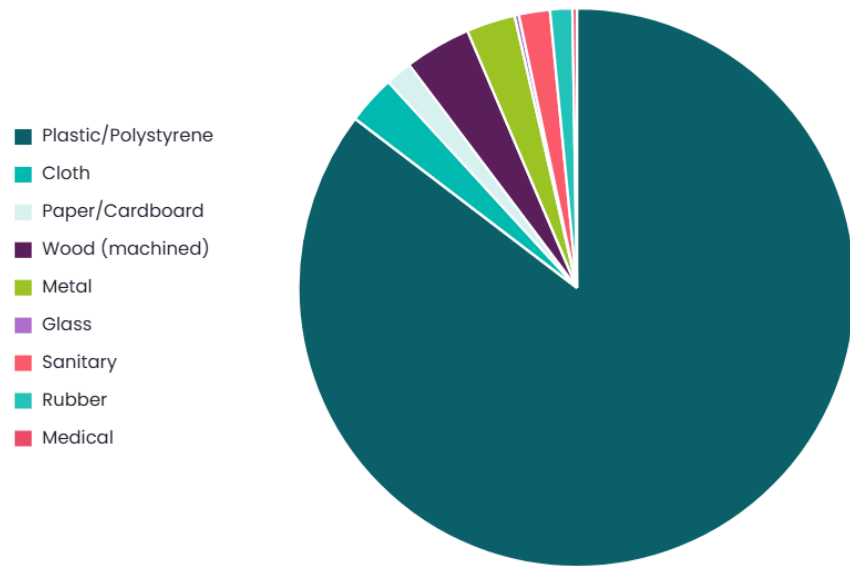

Summary of collected litter material

Material	Items found	Items per 100m	% of total
Plastic/Polystyrene	332	332.00	85.35%
Cloth	11	11.00	2.83%
Paper/Cardboard	6	6.00	1.54%
Wood (machined)	15	15.00	3.86%
Metal	11	11.00	2.83%
Glass	1	1.00	0.26%
Sanitary	7	7.00	1.80%
Rubber	5	5.00	1.29%
Medical	1	1.00	0.26%